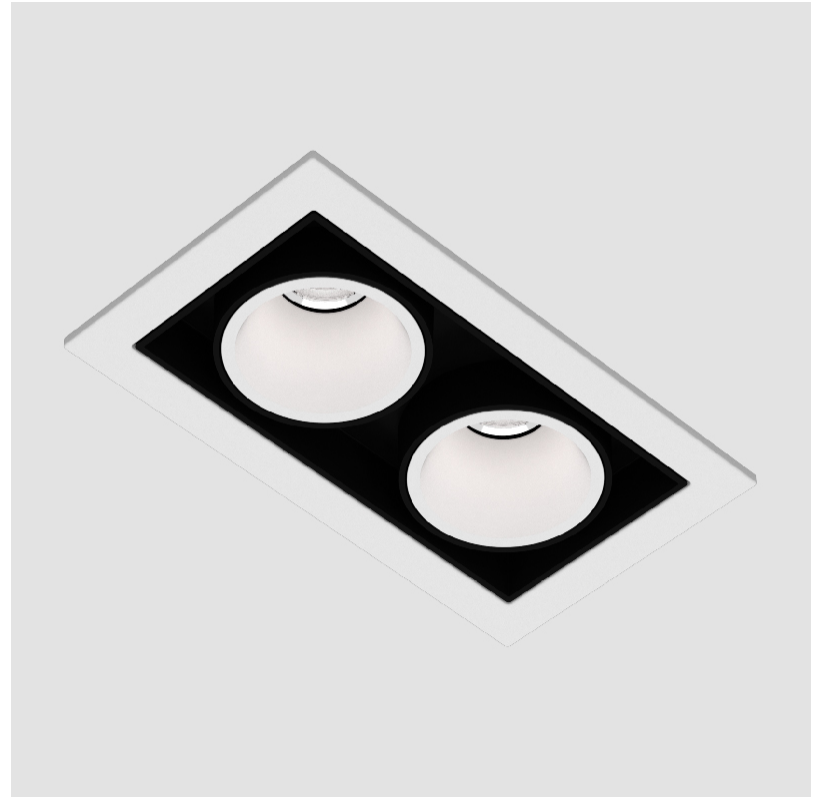

MAGIQ 2 CELL RECESSED

A35631-

PROJECT	_____
TYPE	_____
SPECIFIER	_____
QUANTITY	_____
DATE	_____

PROJECT	_____
TYPE	_____
SPECIFIER	_____
QUANTITY	_____
DATE	_____

MAGIQ 2 CELL KORONA RECESSED

A35635-

base number	Color Temperature	Finishes (Diamond)	Finishes (Triangle)	Finish Options
-------------	-------------------	--------------------	---------------------	----------------

GENERAL

Series: Magiq
Subseries: Magiq 2 Cell Korona
Brand: Prolicht
Division: Architectural
Mounting Type: Recessed
Mounting Location: Ceiling
Subcategory: Downlight

PHYSICAL

Shape: Rectangle
Length (mm): 80
Length (in): 3 1/8
Width (mm): 45
Width (in): 1 3/4
Height (mm): 64
Height (in): 2 1/2
Ceiling Thickness (mm): 10 / 12.5 / 15 / 25 / 30
Ceiling Thickness (in): 3/8 or 1/2 or 9/16 or 1 or 1 3/16
Min. Recessing Depth (mm): 100
Min. Recessing Depth (in): 3 15/16
Light Distribution: Downlight
Weight (kg): 0.15
Weight (lbs): 0.33
Fixture Finish: SSR / BKV / CWI / CRY / HAB / UFT / ITA / RUA / FTG / MYG / LOD / PUS / FRO / FUP / KIA / POP / BLS / SPG / MEY / GOH / GUM / CHC / COM / ABZ / JAG / OBR / MOS / ROR
Holder Finish: WHI / BLK
Fixture Material: Aluminum Die Cast
Cut-out Measurements: 73mm / 2 7/8" x 38mm / 1 1/2"

Reflector°: 8 / 18 / 34

RATINGS AND CERTIFICATIONS

Certified By: CSA Certified to UL and CSA Standards
IP rating: IP20

MAGIQ 2 CELL KORONA RECESSED

A35635-

PROJECT	_____
TYPE	_____
SPECIFIER	_____
QUANTITY	_____
DATE	_____